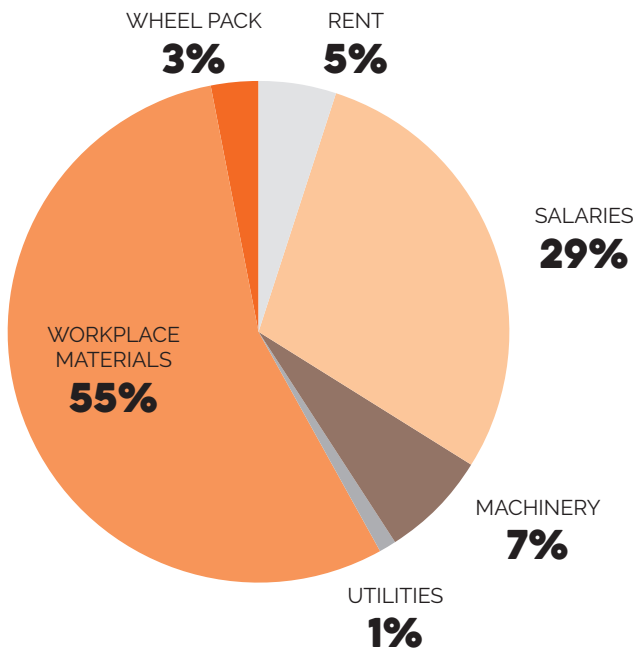

REDUCING YOUR GRINDING COSTS

THE AVERAGE COST of abrasives and cutting tools in most businesses only accounts for about 3% of manufacturing budgets. In the pie chart below, we have broken down one of our customer's annual costs. As you will notice, the impact of the price of the wheel or increased wheel life yields insignificant savings. The true savings can be found with a wheel that increases stock removal rates and productivity.

The production ability of the wheel is by far more important than the cost of the wheel. While the life of the wheel matters, because it is an investment, having a wheel that removes more material and produces more tools